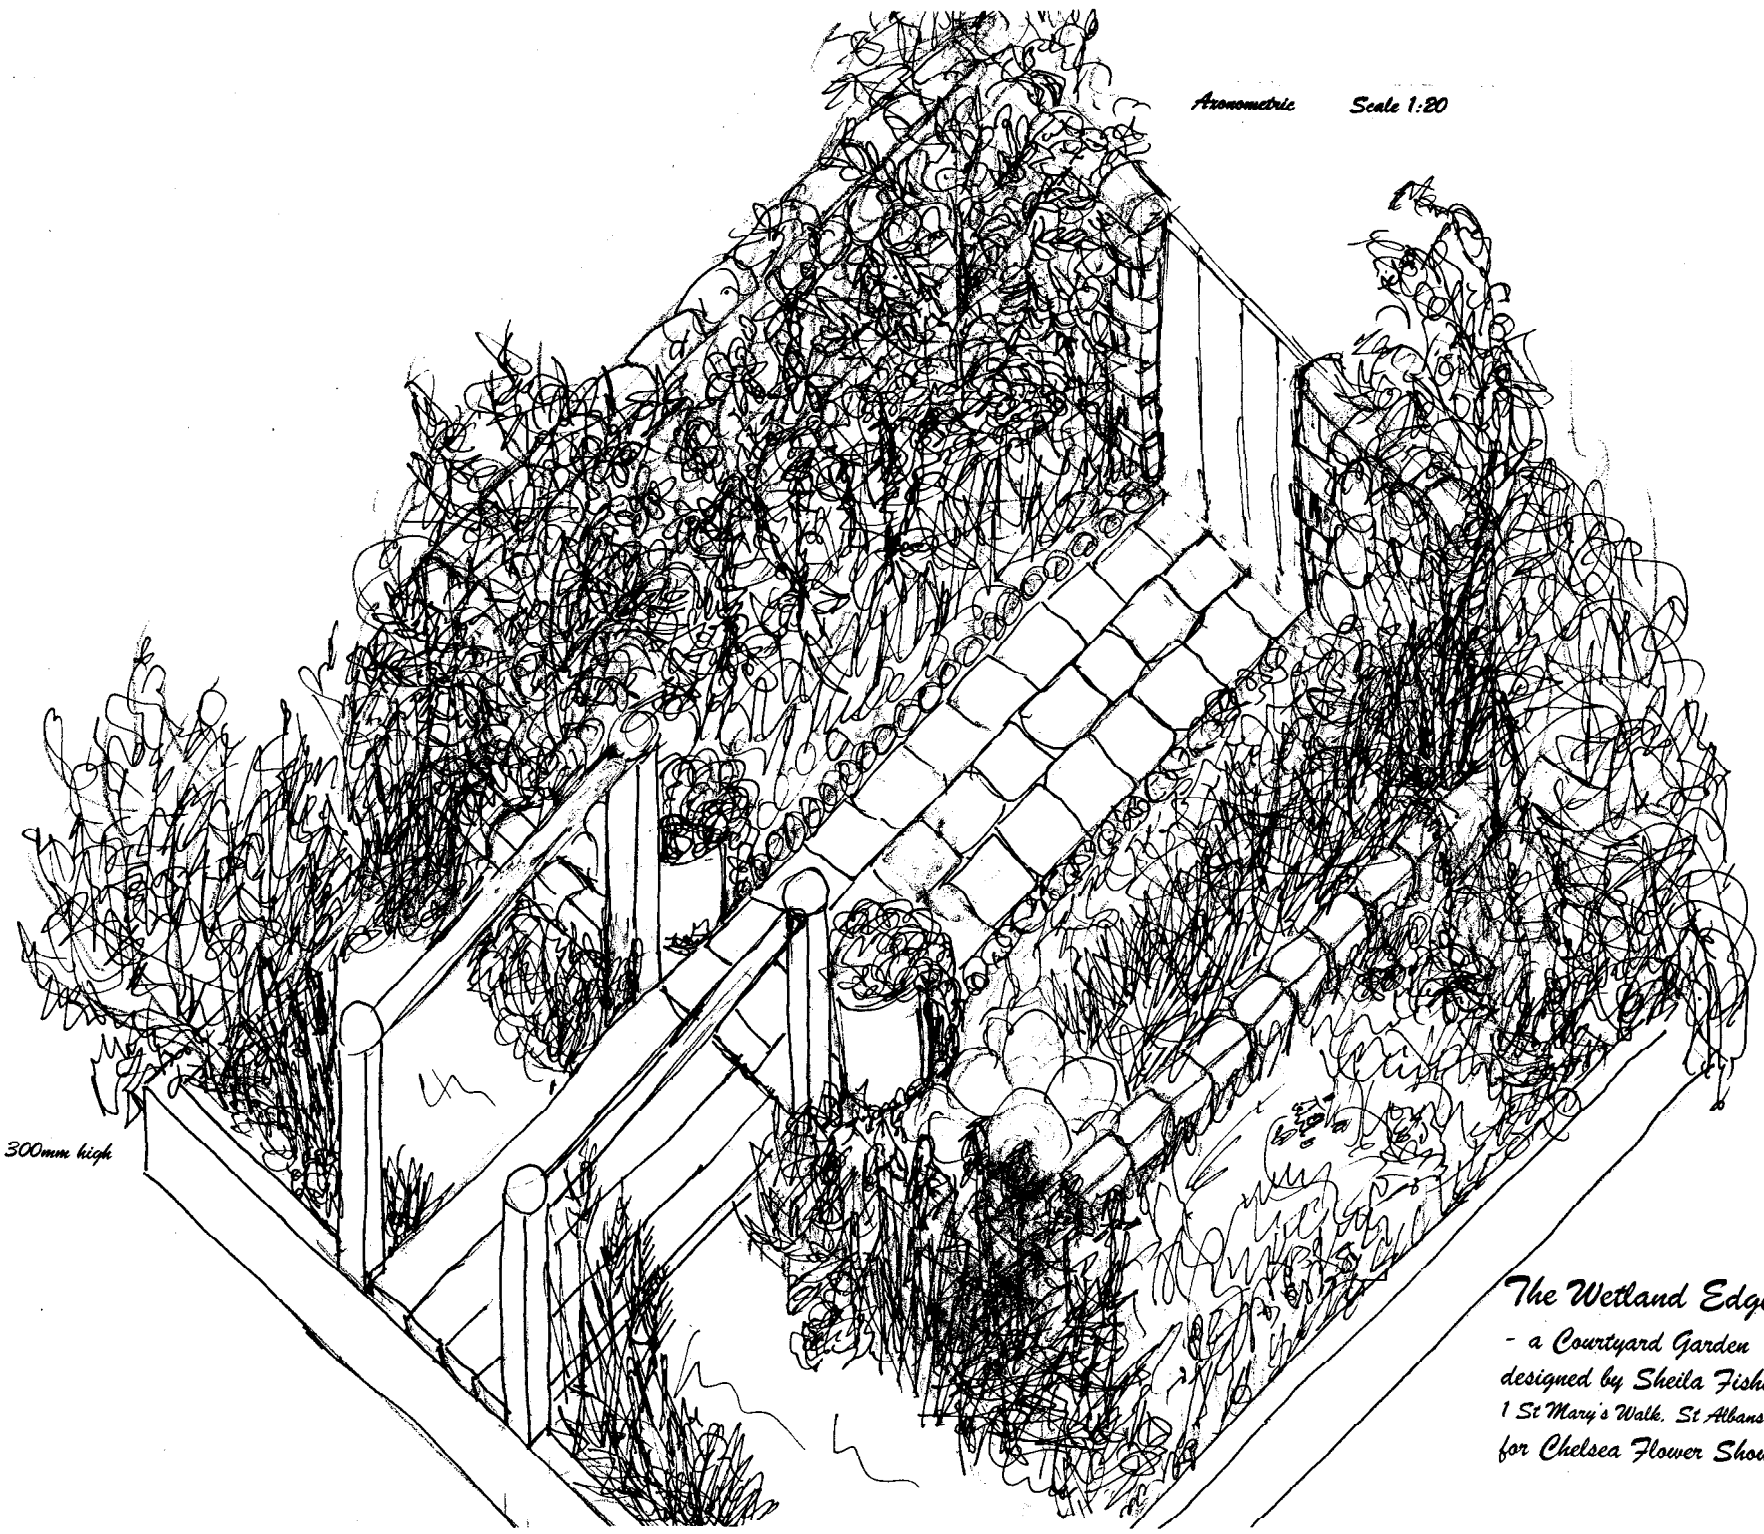

Axonometric Scale 1:20

300mm high

*The Wetland Edge
- a Courtyard Garden
designed by Sheila Fishwick
1 St Mary's Walk, St Albans, Herts AL4 9PD
for Chelsea Flower Show 2006*